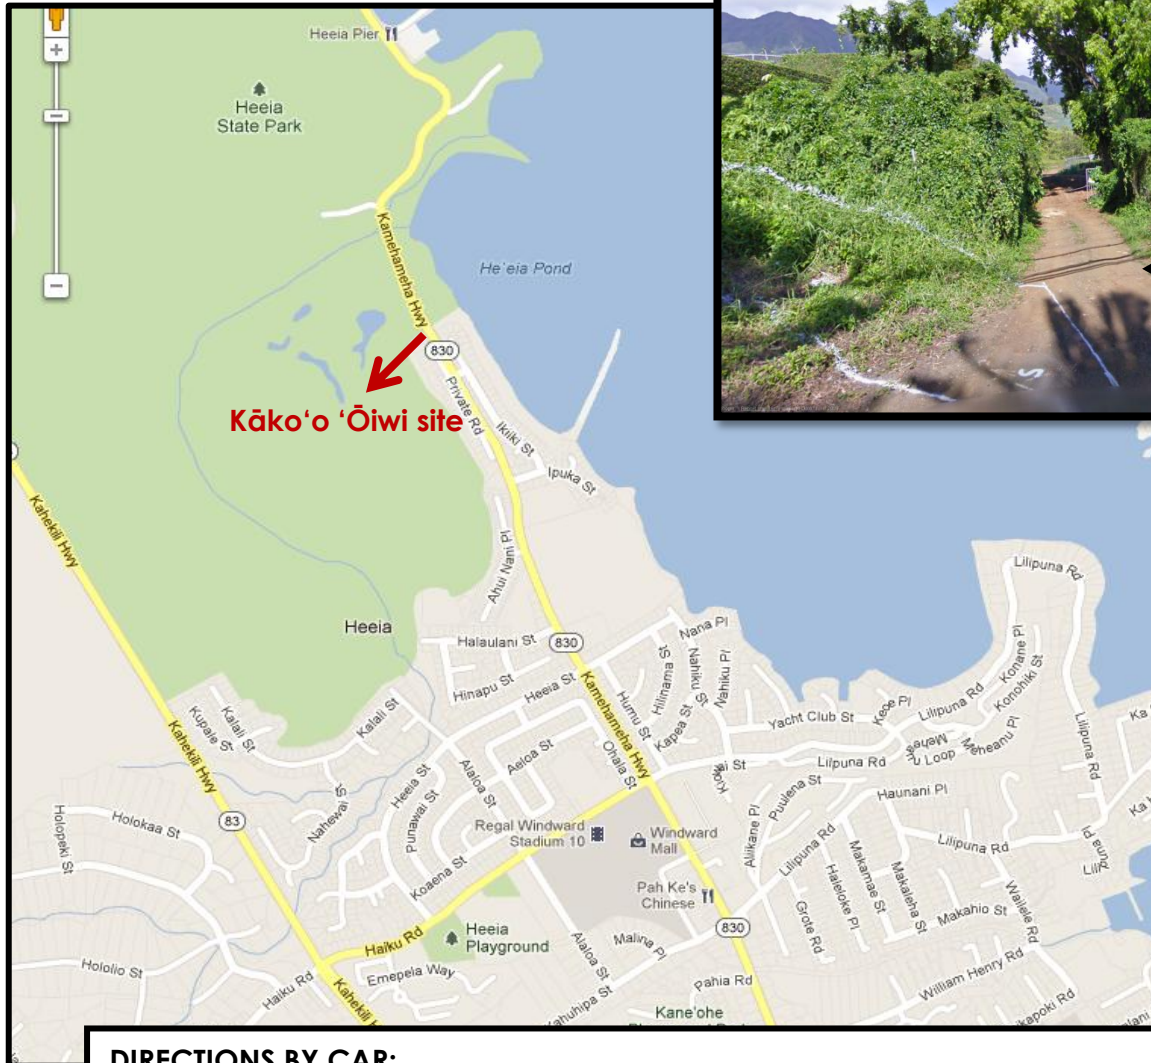

4211 Waialae Ave, Suite 1020
Honolulu, HI 96816
(808) 735-1221
www.kupuhawaii.org

Map & Directions to Kāko'o 'Ōiwi site

DIRECTIONS BY CAR:

- ➔ From Windward mall, head toward Kahalu'u on Kamehameha Highway.
- ➔ After King Intermediate, the road goes down a slight hill. At the bottom, (after the last residential home) there is a dirt road on the mauka side of the street (refer to photo above).
- ➔ Note: If you go on the bridge you've gone too far!
- ➔ Follow the dirt road in, and park by our office and supply shed area. The lo'i is a short walk from there.

You can also refer to <http://www.kakooiwi.org/volunteer> for directions.

LOST? Call Ashley Kaono, Kupu Americorps VISTA, at (808) 203-3454 or Kyrie Puaoi, Kāko'o 'Ōiwi Volunteer Coordinator, at (808) 352-0764